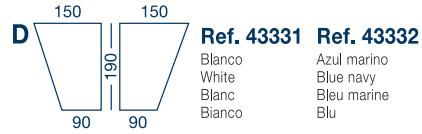

SÁBANAS BAJERAS ELÁSTICAS AJUSTABLES
ELASTIC ADJUSTABLE SHEET
DRAP HOUSSES ÉLASTIQUES
LENZUOLO ELASTICO
(ELASTIC ±25% 91% COT.-9% ELASTAN)