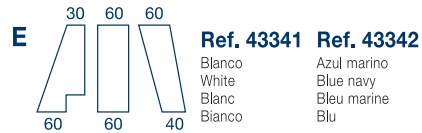

SÁBANAS BAJERAS ELÁSTICAS AJUSTABLES
ELASTIC ADJUSTABLE SHEET
DRAP HOUSSES ÉLASTIQUES
LENZUOLO ELASTICO
(ELASTIC ±25% 91% COT.-9% ELASTAN)